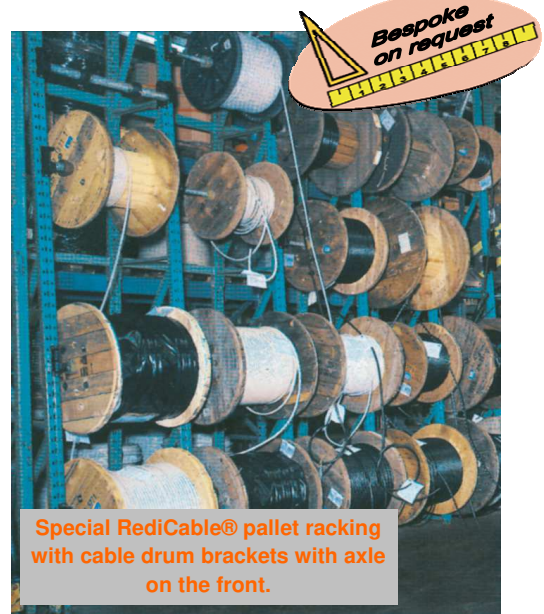

Redirack

**REDIRACK
STORAGE SYSTEMS
FOR LIFE!**

RediCable

Redirack is manufacturer of storage systems since 1952 (CORNIX group)

REDICABLE® • CABLE DRUM STORAGE

TYPE FRAME (single sided)	H (mm)	D (mm)	WELDED FRAME CODE	€	BOLTED FRAME CODE	€	
M	2100	x	800/500	RCM083S210085X5		RCM083B210085X5	
M	2400	x	800/500	RCM083S240085X5		RCM083B240085X5	
M	2700	x	800/500	RCM083S270085X5		RCM083B270085X5	
M	3000	x	800/500	RCM083S300085X5		RCM083B300085X5	
M	3300	x	800/500	RCM083S330085X5		RCM083B330085X5	
M	3600	x	800/500	RCM083S360085X5		RCM083B360085X5	
M	3900	x	800/500	RCM083S390085X5		RCM083B390085X5	
M	4200	x	800/500	RCM083S420085X5		RCM083B420085X5	
M	4500	x	800/500	RCM083S450085X5		RCM083B450085X5	
M	4200	x	900/500	RCM083S420095X5		RCM083B420095X5	
M < 4200 kg/frame : 2 beams at the back / 1 at the front	4500	x	900/500	RCM083S450095X5		RCM083B450095X5	
M > 4200 kg/frame : 2 beams at the back and 2 at the front	4200	x	1000/500	RCM083S4200105X5		RCM083B4200105X5	
M	4500	x	1000/500	RCM083S4500105X5		RCM083B4500105X5	
M	4800	x	1000/500	RCM083S4800105X5		RCM083B4800105X5	

Bolted frames are delivered assembled with sendzimir bracing.

 **Delivered unassembled.**
On request our specialized installers can install your RediCable® installation.
Ask for a free quote !

L (mm)	H x D (mm)	BEAM (tube)	CODE	€
780	x 80/40		RT2080780TX5	
1080	x 80/40		RT20801080TX5	
1280	x 80/40		RT20801280TX5	
780	x 60/40		RT2060780TX5	
1080	x 60/40		RT20601080TX5	
1280	x 60/40		RT20601280TX5	

2 safety pins included. Price per piece !

BRACKET	max. Ø (mm)	CODE	€
Left  Right 	38	RCMC38GX5	
Left  Right 	38	RCMC38DX5	
Left  Right 	60	RCMC60GX5	
Left  Right 	60	RCMC60DX5	

Cable drum bracket for axle max. Ø 38 of 60 mm 1 safety pin included. Price per piece !