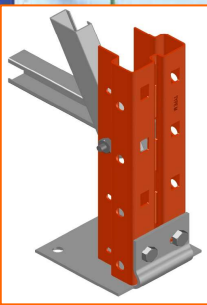

Redirack

**REDIRACK
STORAGE SYSTEMS
FOR LIFE!**

RediCable

Redirack is manufacturer of storage systems since 1952 (CORNIX group)

REDICABLE® • CABLE DRUM STORAGE

TYPE FRAME (single sided)	H (mm)	D (mm)	WELDED FRAME CODE	€	BOLTED FRAME CODE	€	
M	2100	x	800/500	RCM083S210085X5		RCM083B210085X5	
M	2400	x	800/500	RCM083S240085X5		RCM083B240085X5	
M	2700	x	800/500	RCM083S270085X5		RCM083B270085X5	
M	3000	x	800/500	RCM083S300085X5		RCM083B300085X5	
M	3300	x	800/500	RCM083S330085X5		RCM083B330085X5	
M	3600	x	800/500	RCM083S360085X5		RCM083B360085X5	
M	3900	x	800/500	RCM083S390085X5		RCM083B390085X5	
M	4200	x	800/500	RCM083S420085X5		RCM083B420085X5	
M	4500	x	800/500	RCM083S450085X5		RCM083B450085X5	
M	4200	x	900/500	RCM083S420095X5		RCM083B420095X5	
M < 4200 kg/frame : 2 beams at the back / 1 at the front	4500	x	900/500	RCM083S450095X5		RCM083B450095X5	
M > 4200 kg/frame : 2 beams at the back and 2 at the front	4200	x	1000/500	RCM083S4200105X5		RCM083B4200105X5	
M	4500	x	1000/500	RCM083S4500105X5		RCM083B4500105X5	
M	4800	x	1000/500	RCM083S4800105X5		RCM083B4800105X5	

Bolted frames are delivered assembled with sendzimir bracing.

 **Delivered unassembled.**
On request our specialized installers can install your RediCable® installation.
Ask for a free quote !

L (mm)	H x D (mm)	BEAM (tube)	CODE	€
780	x 80/40		RT2080780TX5	
1080	x 80/40		RT20801080TX5	
1280	x 80/40		RT20801280TX5	
780	x 60/40		RT2060780TX5	
1080	x 60/40		RT20601080TX5	
1280	x 60/40		RT20601280TX5	

2 safety pins included. Price per piece !

BRACKET	max. Ø (mm)	CODE	€
Left  Right 	38	RCMC38GX5	
Left  Right 	38	RCMC38DX5	
Left  Right 	60	RCMC60GX5	
Left  Right 	60	RCMC60DX5	

Cable drum bracket for axle max. Ø 38 of 60 mm 1 safety pin included. Price per piece !

2 per frame

ANCHOR	DIM. (mm)	CODE	€
	M10x95	JEXP101002	

ASK FOR A VISIT OF ONE OF OUR PROJECT ENGINEERS FOR A FREE QUOTE !

Classic RediRack® pallet racking with special cable drum cradles galvanized for exterior use.