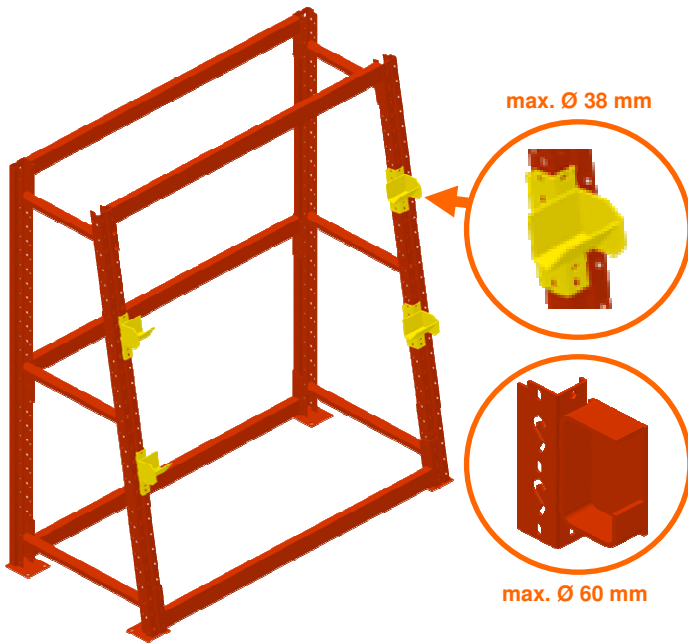

Redirack

**REDIRACK
STORAGE SYSTEMS
FOR LIFE!**

RediCable

Redirack is manufacturer of storage systems since 1952 (CORNIX group)

REDICABLE® • CABLE DRUM STORAGE

TYPE FRAME (single sided)	H (mm)	D (mm)	WELDED FRAME CODE	€	BOLTED FRAME CODE	€	
M	2100	x	800/500	RCM083S210085X5		RCM083B210085X5	
M	2400	x	800/500	RCM083S240085X5		RCM083B240085X5	
M	2700	x	800/500	RCM083S270085X5		RCM083B270085X5	
M	3000	x	800/500	RCM083S300085X5		RCM083B300085X5	
M	3300	x	800/500	RCM083S330085X5		RCM083B330085X5	
M	3600	x	800/500	RCM083S360085X5		RCM083B360085X5	
M	3900	x	800/500	RCM083S390085X5		RCM083B390085X5	
M	4200	x	800/500	RCM083S420085X5		RCM083B420085X5	
M	4500	x	800/500	RCM083S450085X5		RCM083B450085X5	
M	4200	x	900/500	RCM083S420095X5		RCM083B420095X5	
M < 4200 kg/frame : 2 beams at the back / 1 at the front	4500	x	900/500	RCM083S450095X5		RCM083B450095X5	
M > 4200 kg/frame : 2 beams at the back and 2 at the front	4200	x	1000/500	RCM083S4200105X5		RCM083B4200105X5	
M	4500	x	1000/500	RCM083S4500105X5		RCM083B4500105X5	
M	4800	x	1000/500	RCM083S4800105X5		RCM083B4800105X5	

Bolted frames are delivered assembled with sendzimir bracing.

 **Delivered unassembled.**
On request our specialized installers can install your RediCable® installation.
Ask for a free quote !

L (mm)	H x D (mm)	BEAM (tube)	CODE	€
780	x 80/40		RT2080780TX5	
1080	x 80/40		RT20801080TX5	
1280	x 80/40		RT20801280TX5	
780	x 60/40		RT2060780TX5	
1080	x 60/40		RT20601080TX5	
1280	x 60/40		RT20601280TX5	

2 safety pins included. Price per piece !

BRACKET	max. Ø (mm)	CODE	€
Left  Right 	38	RCMC38GX5	
Left  Right 	38	RCMC38DX5	
Left  Right 	60	RCMC60GX5	
Left  Right 	60	RCMC60DX5	

Cable drum bracket for axle max. Ø 38 of 60 mm 1 safety pin included. Price per piece !

2 per frame

ANCHOR	DIM. (mm)	CODE	€
	M10x95	JEXP101002	

ASK FOR A VISIT OF ONE OF OUR PROJECT ENGINEERS FOR A FREE QUOTE !

Classic RediRack® pallet racking with special cable drum cradles galvanized for exterior use.