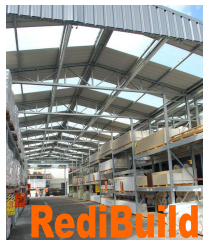

RediBuild
Covered storage